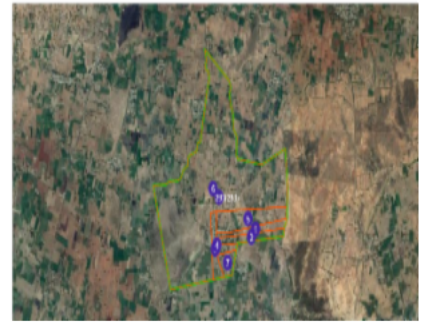

Nazri Naksha

Google Map View