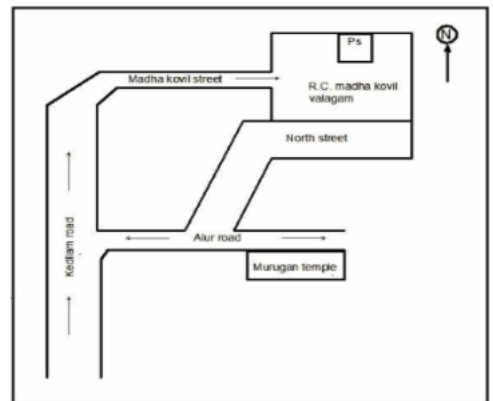

Cad View

Key MAP View

Minimum Basic Facility (Peak)	WATER	RAMP	PLUG POINTS	TOILET	HEALTHCARE
✓	✓	✓	✓	✓	✓