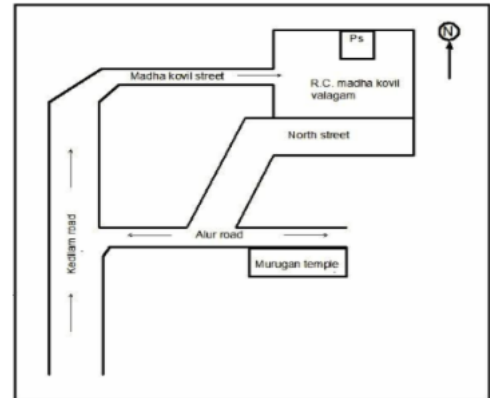

Cad View

Key MAP View

Minimum Basic Facility (Peak)	WATER	RAMP	PLUG POINTS	TOILET	HEALTHCARE
✓	✓	✓	✓	✓	✓