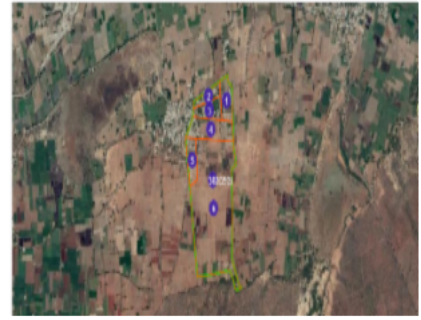

Nazri Naksha

Google Map View