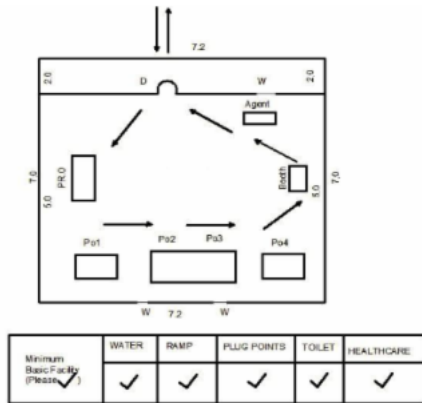

Nazri Naksha

Google Map View

Polling Station Building Front View

Polling Station Front View

Cad View

Key MAP View