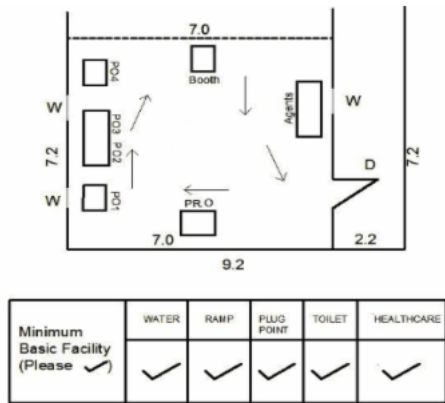

Nazri Naksha

Google Map View

Polling Station Building Front View

Polling Station Front View

Cad View

Key MAP View