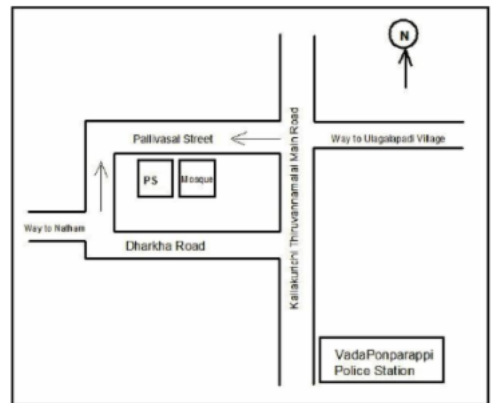

Cad View

Key MAP View

Minimum Basic Facility (Please ✓)	WATER	RAMP	PLUG POINT	TOILET	HEALTHCARE
	✓	✓	✓	✓	✓