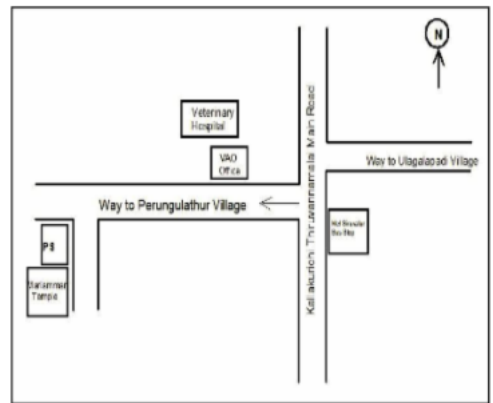

Cad View

Key MAP View

Minimum Basic Facility (Please ✓)	WATER	RAMP	PLUG POINT	TOILET	HEALTH CARE
	✓	✓	✓	✓	✓