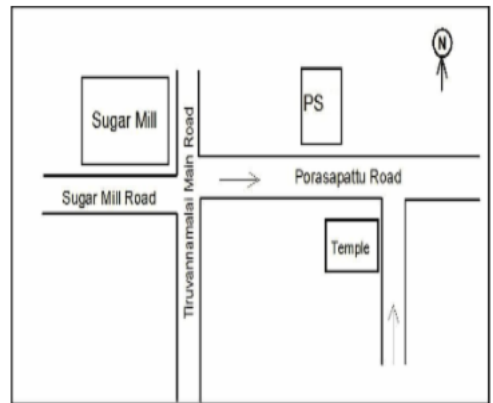

Cad View

Key MAP View

Minimum Basic Facility (Please ✓)	WATER	RAMP	PLUG POINTS	TOILET	HEALTHCARE
✓	✓	✓	✓	✓	✓