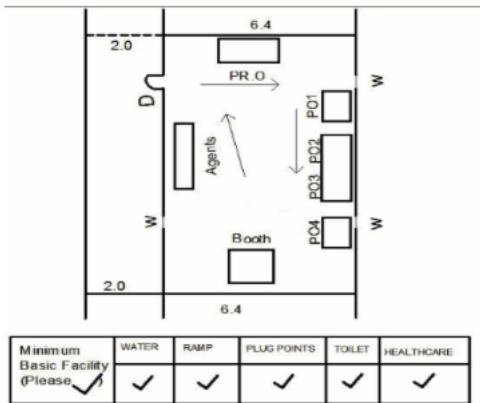

Nazri Naksha

Google Map View

Polling Station Building Front View

Polling Station Front View

Cad View

Key MAP View