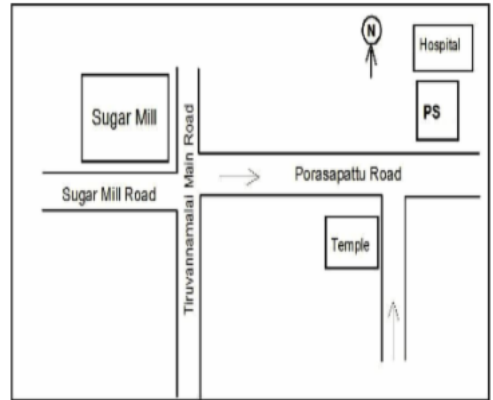

Cad View

Key MAP View

Minimum Basic Facility (Please ✓)	WATER	RAMP	PLUG POINTS	TOILET	HEALTHCARE
✓	✓	✓	✓	✓	✓