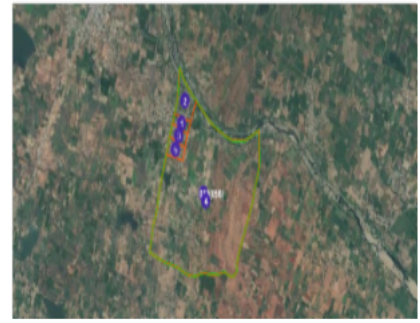

Nazri Naksha

Google Map View