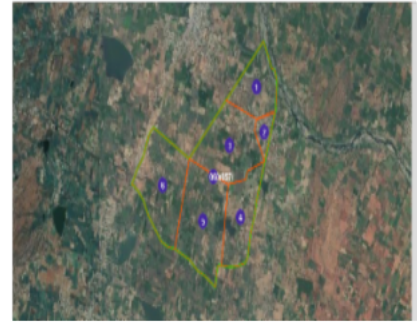

Nazri Naksha

Google Map View