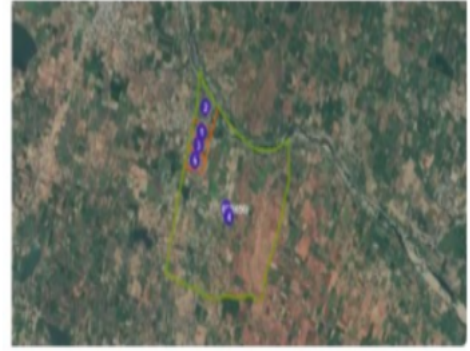

Google Map View

Polling Station Building Front View

Polling Station Front View

Cad View

78. Rishivandiyam AC P.No - 69

Minimum Basic Facility (Please ✓)	WATER	RAMP	PLUG POINT	TOILET	HEALTH CARE
	✓	✓	✓	✓	✓

Key MAP View