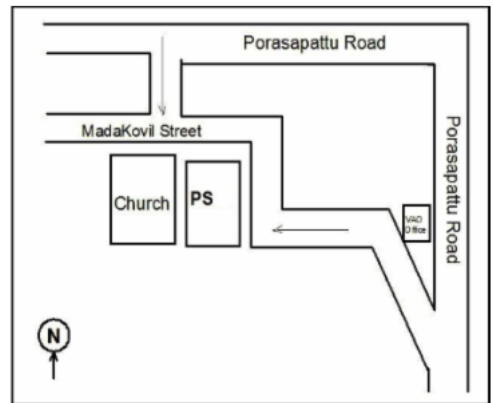

Cad View

Key MAP View

Minimum Basic Facility (Please)	WATER	RAMP	FLUG PORTS	TOILET	HEALTHCARE
✓	✓	✓	✓	✓	✓