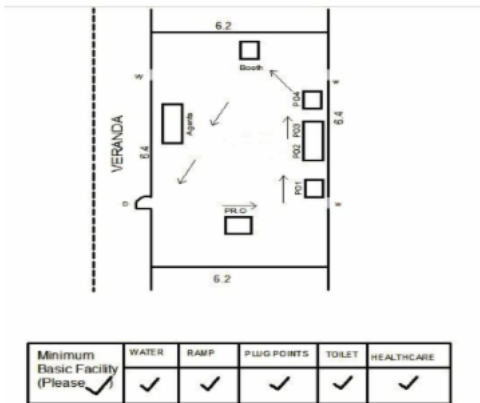

Nazri Naksha

Google Map View

Polling Station Building Front View

Polling Station Front View

Cad View

Key MAP View