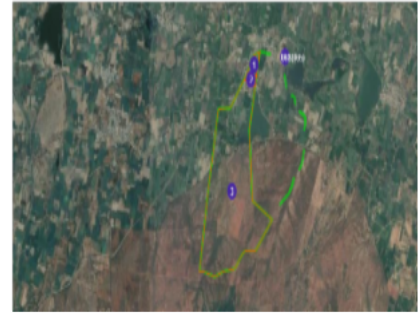

Nazri Naksha

Google Map View