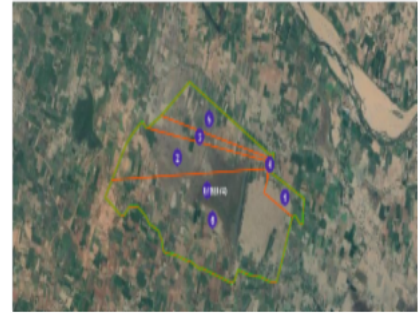

Nazri Naksha

Google Map View