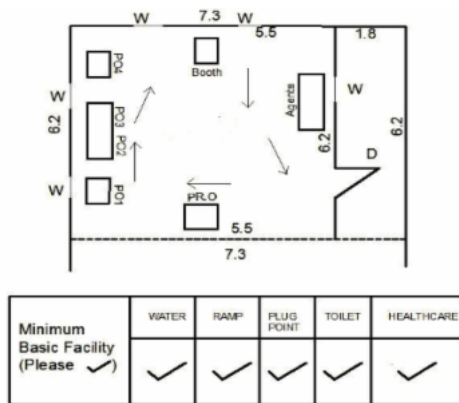

Nazri Naksha

Google Map View

Polling Station Building Front View

Polling Station Front View

Cad View

Key MAP View