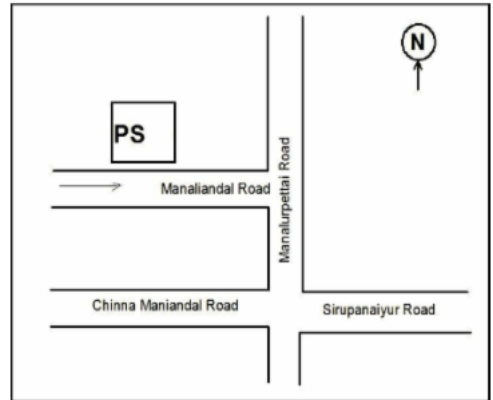

Cad View

Key MAP View

Minimum Basic Facility (Please ✓)	WATER	RAMP	FLUID FONT	TOILET	REALTIME
	✓	✓	✓	✓	✓