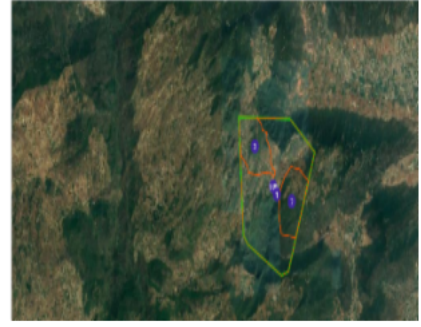

Nazri Naksha

Google Map View