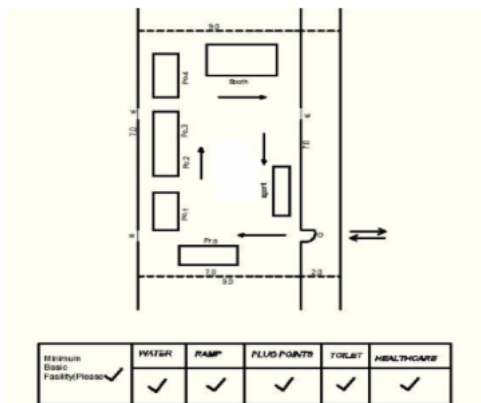

Nazri Naksha

Google Map View

Polling Station Building Front View

Polling Station Front View

Cad View

Key MAP View