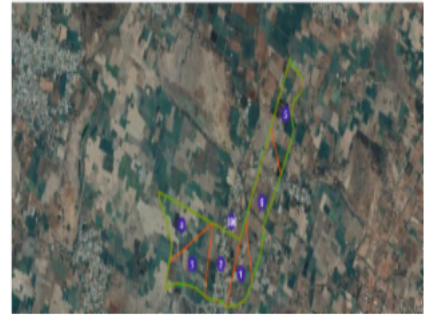

Nazri Naksha

Google Map View