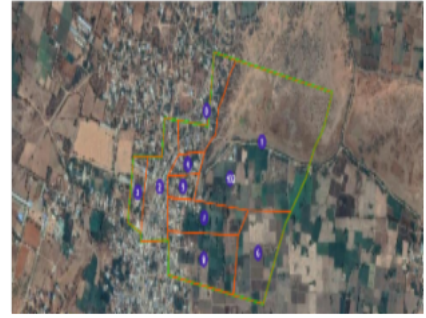

Nazri Naksha

Google Map View