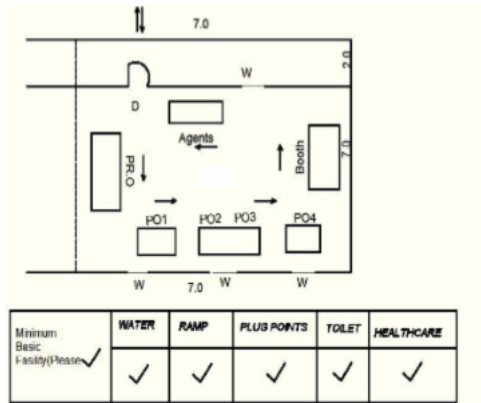

Nazri Naksha

Google Map View

Polling Station Building Front View

Polling Station Front View

Cad View

Key MAP View