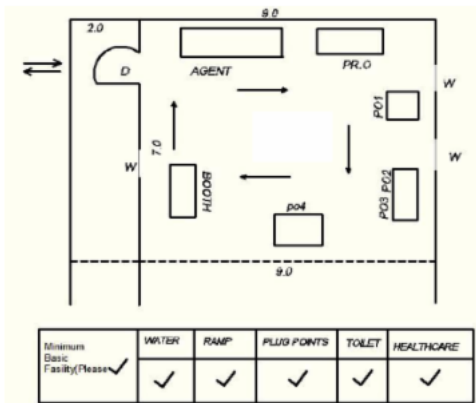

Nazri Naksha

Google Map View

Polling Station Building Front View

Polling Station Front View

Cad View

Key MAP View