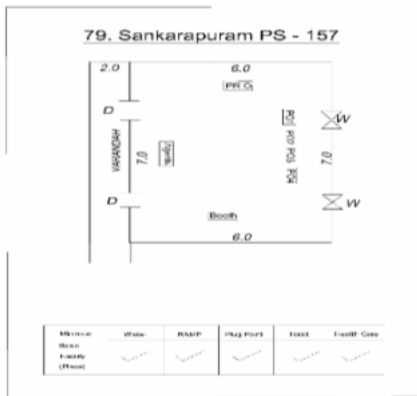

Nazri Naksha

Google Map View

Polling Station Building Front View

Polling Station Front View

Cad View

Key MAP View