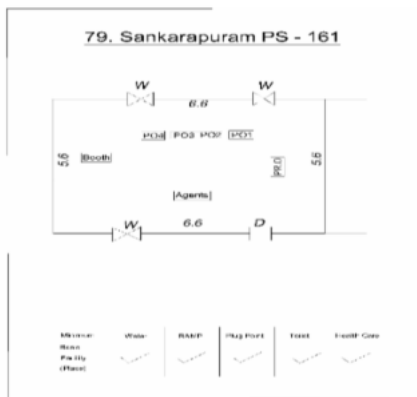

Nazri Naksha

Google Map View

Polling Station Building Front View

Polling Station Front View

Cad View

Key MAP View