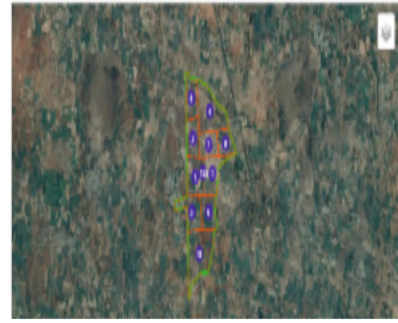

Nazri Naksha

Google Map View