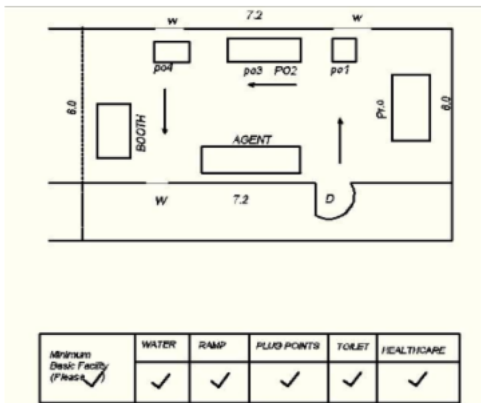

Nazri Naksha

Google Map View

Polling Station Building Front View

Polling Station Front View

Cad View

Key MAP View