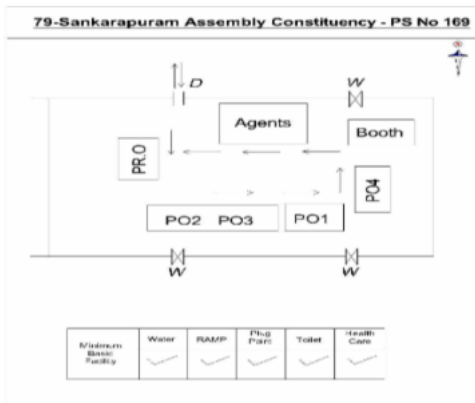

Nazri Naksha

Google Map View

Polling Station Building Front View

Polling Station Front View

Cad View

Key MAP View