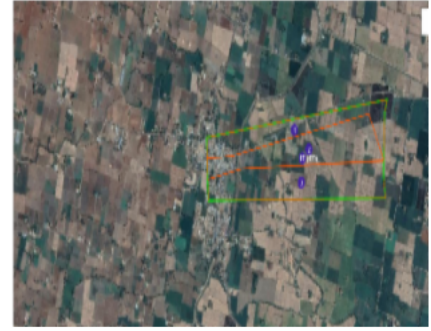

Nazri Naksha

Google Map View