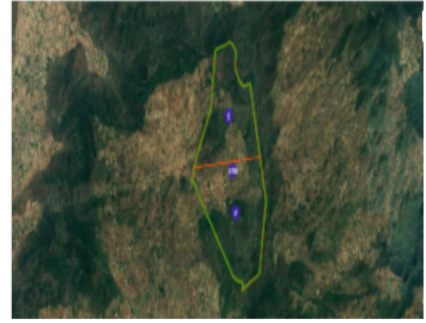

Nazri Naksha

Google Map View