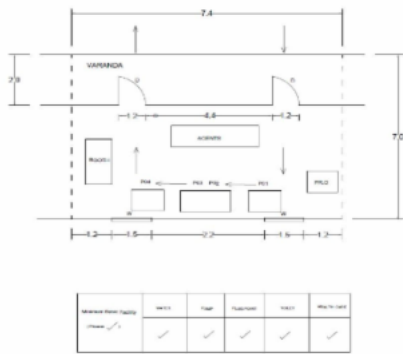

Nazri Naksha

Google Map View

Polling Station Building Front View

Polling Station Front View

Cad View

Key MAP View