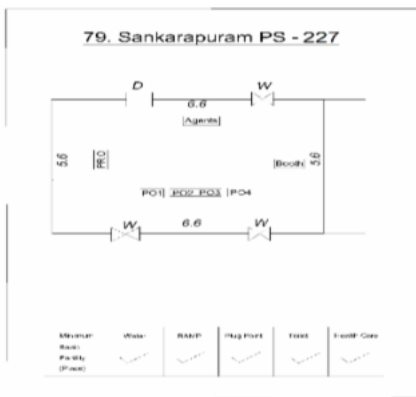

Nazri Naksha

Google Map View

Polling Station Building Front View

Polling Station Front View

Cad View

Key MAP View