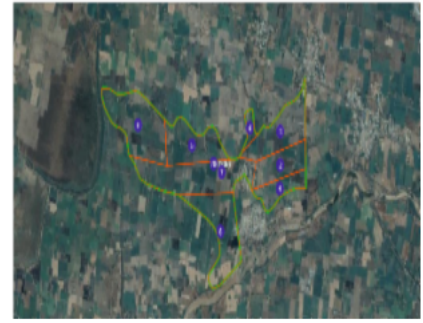

Nazri Naksha

Google Map View