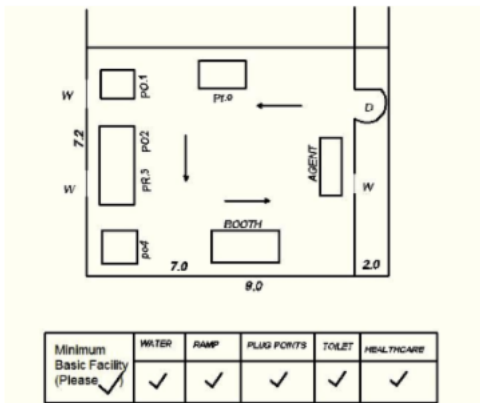

Nazri Naksha

Google Map View

Polling Station Building Front View

Polling Station Front View

Cad View

Key MAP View