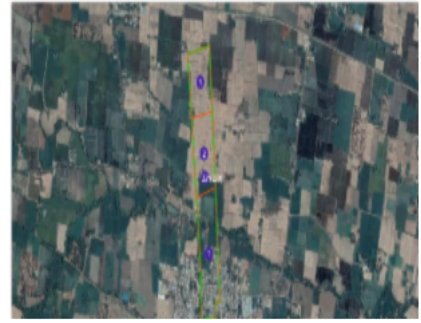

Nazri Naksha

Google Map View