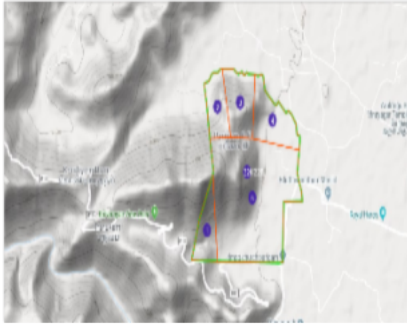

Nazri Naksha

Google Map View