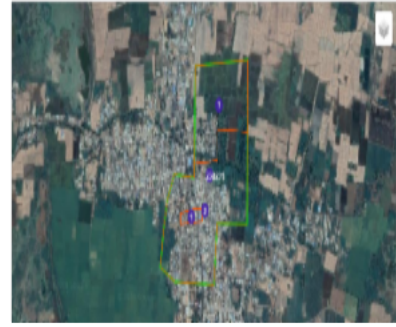

Nazri Naksha

Google Map View