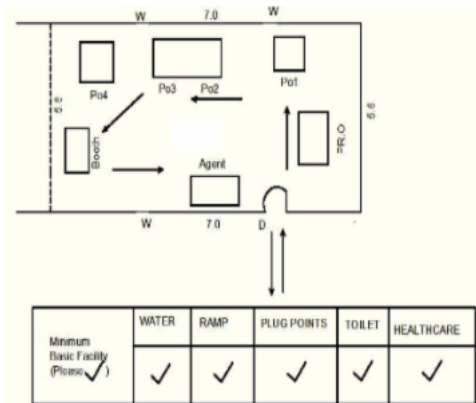

Nazri Naksha

Google Map View

Polling Station Building Front View

Polling Station Front View

Cad View

Key MAP View