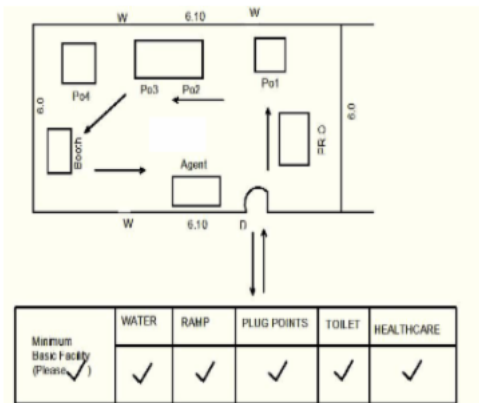

Nazri Naksha

Google Map View

Polling Station Building Front View

Polling Station Front View

Cad View

Key MAP View