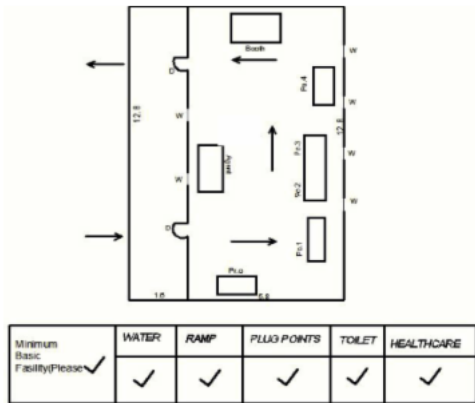

Nazri Naksha

Google Map View

Polling Station Building Front View

Polling Station Front View

Cad View

Key MAP View