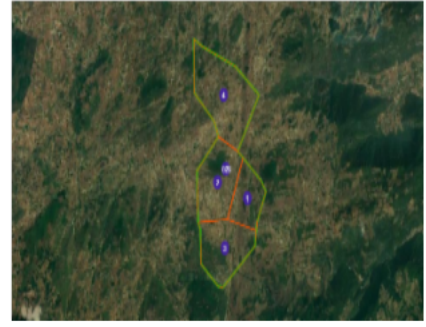

Nazri Naksha

Google Map View