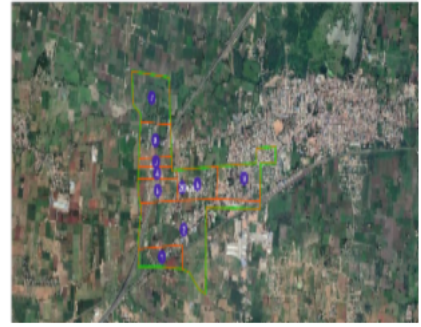

Nazri Naksha

Google Map View