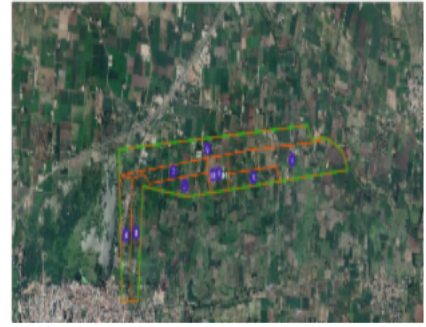

Nazri Naksha

Google Map View