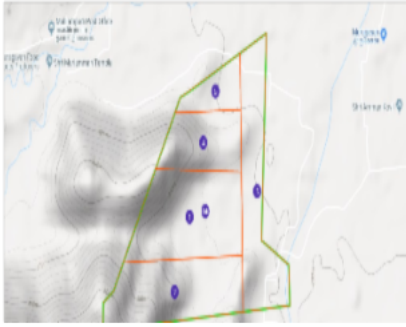

Nazri Naksha

Google Map View