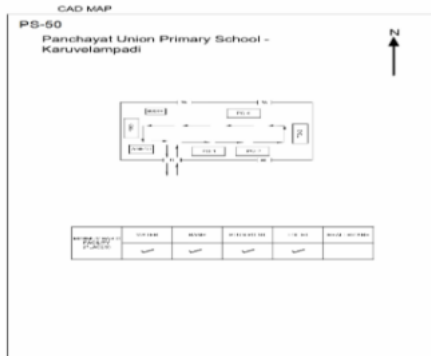

Nazri Naksha

Google Map View

Polling Station Building Front View

Polling Station Front View

Cad View

Key MAP View