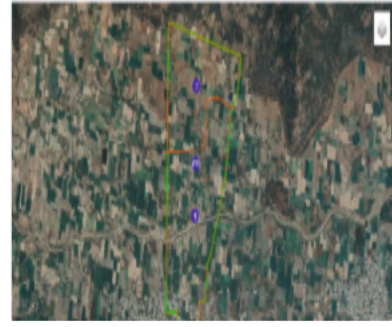

Nazri Naksha

Google Map View