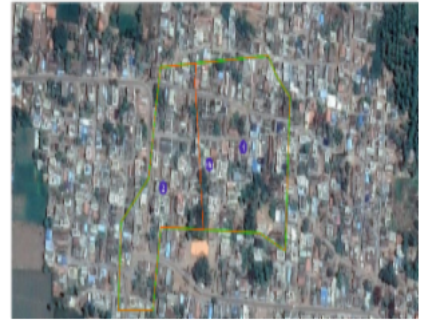

Nazri Naksha

Google Map View